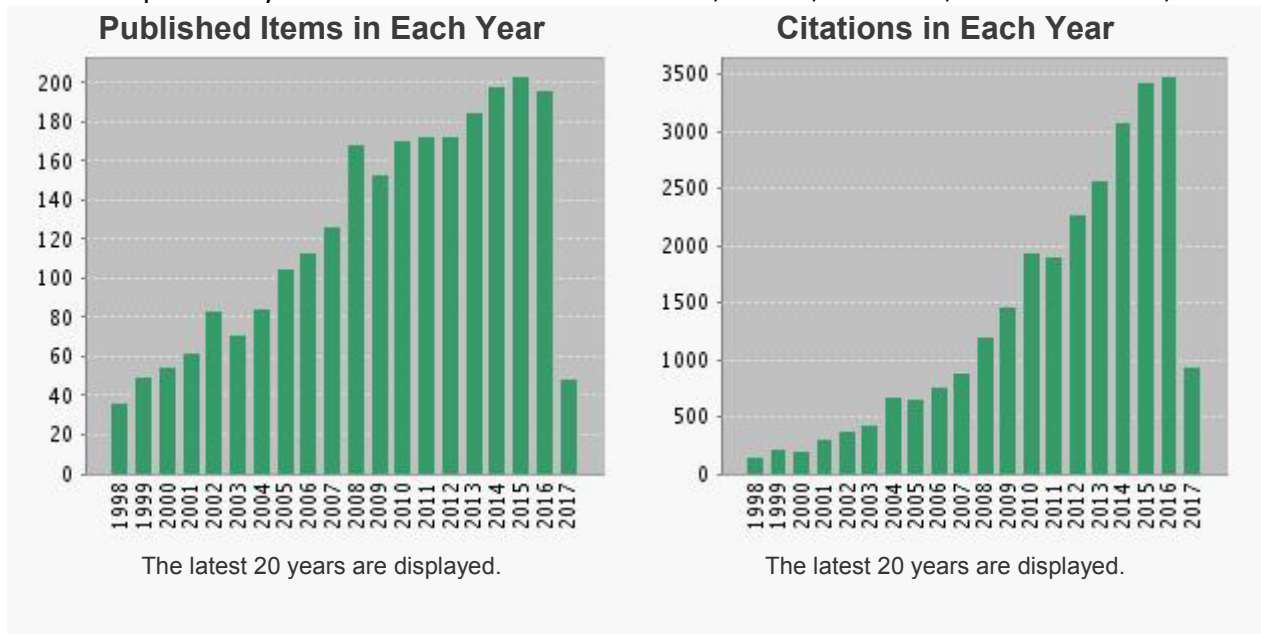

Research publication status

Citation Report (On 25th April, 2017)

Time span = All years. Database =SCI-EXPANDED, CPCI-S, CPCI-SSH, CCR-EXPANDED, IC.

Results found (No. of Publication) : 2653
 Sum of the Times Cited : 27510
 Sum of Times Cited without self-citations : 21212
 Citing Articles : 17519
 Citing Articles without self-citations : 15728
 Average Citations per Item : 10.37

h-index : 60

Total no. of Papers published	Total no. of Citation received	Citations per paper	Citation per year*	h-index
2653	27510	$27510 / 2653 = 10.37$	$27510 / 30 = 917.00$	60

* Year of establishment of the Centre is 1986. Citations received from 1987 to 2017 = 30 years