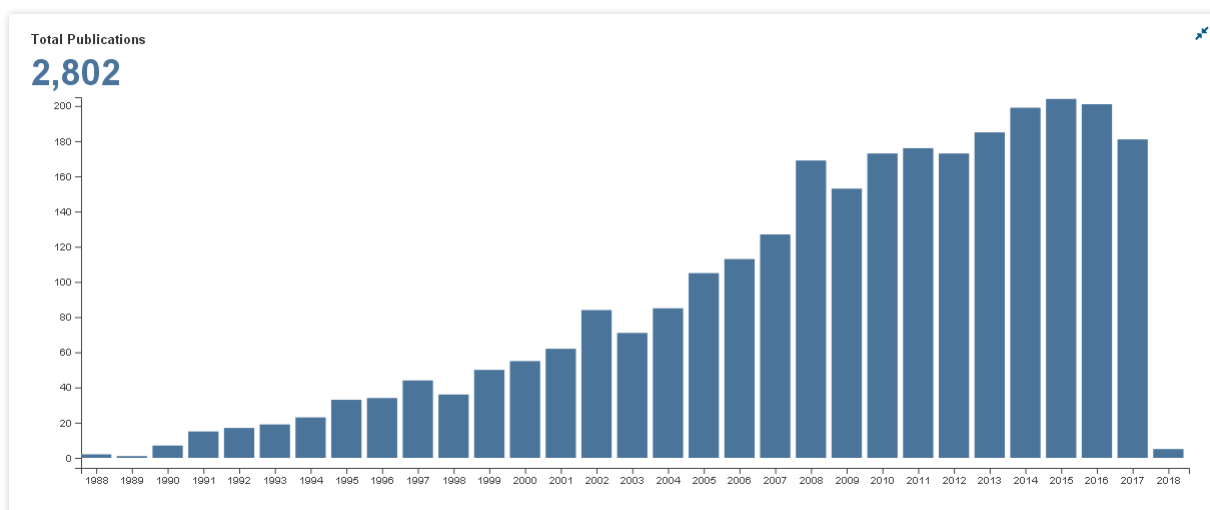

Research publication status

Citation Report (On 28th November, 2017)

Time span = All years. Database =SCI-EXPANDED, CPCI-S, CPCI-SSH, CCR-EXPANDED, IC.

No. of Publications : 2802
 Sum of the Times Cited : 30211
 Sum of Times Cited without self-citations : 23460
 Citing Articles : 19331
 Citing Articles without self-citations : 17424
 Average Citations per Item : 10.78
 h-index : 62

Total no. of Papers published	Total no. of Citation received	Citations per paper	Citation per year*	h-index
2802	30211	30211 / 2802 = 10.78	30211 / 30 = 1007.03	62

* Year of establishment of the Centre is 1986. Citations received from 1988 to 2017 = 30 years