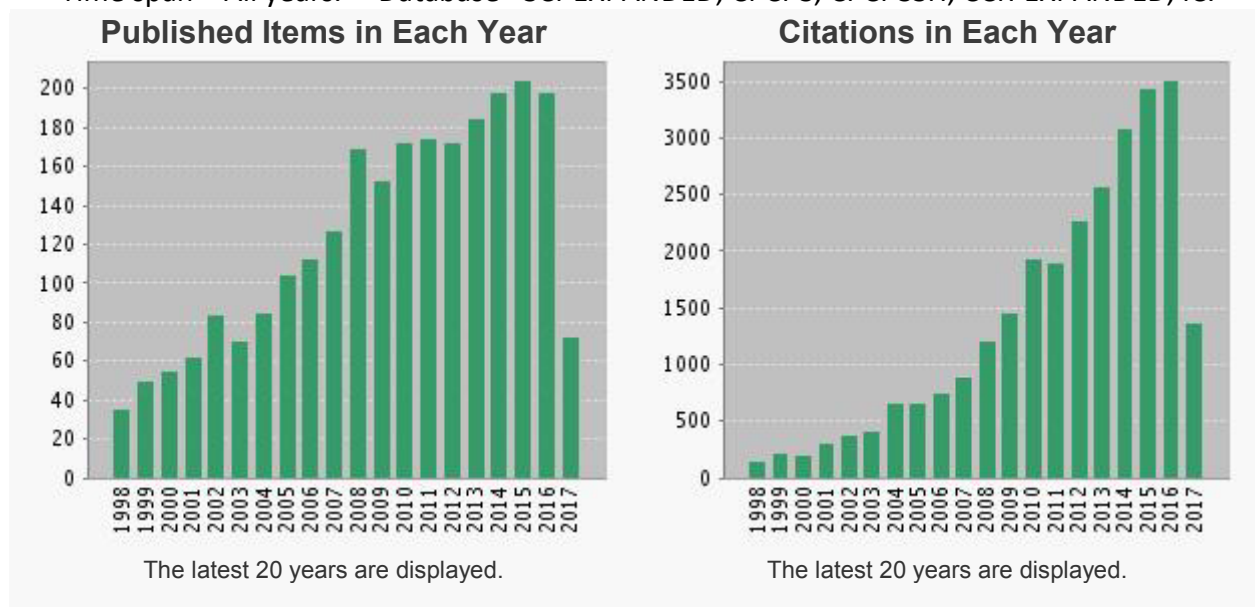

## Research publication status

Citation Report (On 2<sup>nd</sup> June, 2017)

Time span = All years. Database =SCI-EXPANDED, CPCI-S, CPCI-SSH, CCR-EXPANDED, IC.

Results found ( No. of Publication)	: 2684
Sum of the Times Cited	: 27994
Sum of Times Cited without self-citations	: 21626
Citing Articles	: 17862
Citing Articles without self-citations	: 16046
Average Citations per Item	: 10.43
h-index	: 60

Total no. of Papers published	Total no. of Citation received	Citations per paper	Citation per year*	h-index
2684	27994	$27994 / 2684 = 10.43$	$27994 / 30 = 933.13$	60

\* Year of establishment of the Centre is 1986. Citations received from 1987 to 2017 = 30 years