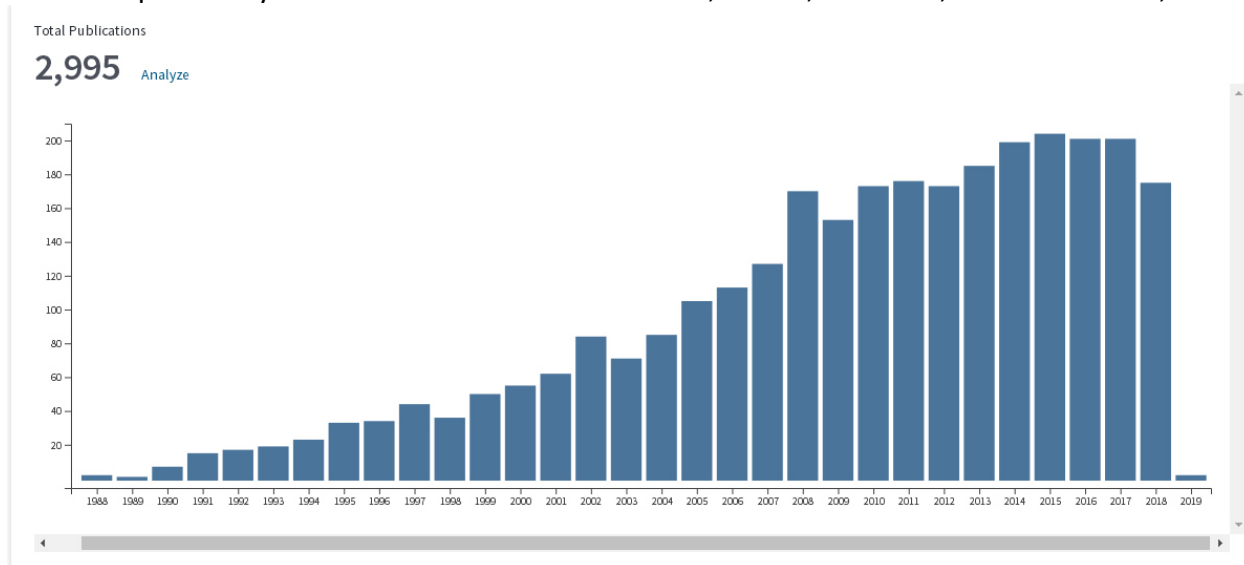

Research publication status

Citation Report (On 13th November, 2018)

Time span = All years. Database =SCI-EXPANDED, CPCI-S, CPCI-SSH, CCR-EXPANDED, IC.

No. of Publications : 2995
 Sum of the Times Cited : 34264
 Sum of Times Cited without self-citations : 26872
 Citing Articles : 22053
 Citing Articles without self-citations : 20009
 Average Citations per Item : 11.44
 h-index : 67

Total no. of Papers published	Total no. of Citation received	Citations per paper	Citation per year*	h-index
2995	34264	34264 / 2995= 11.44	34264 / 31 =1105.29	67

* Year of establishment of the Centre is 1986. Citations received from 1988 to 2018 = 31 years