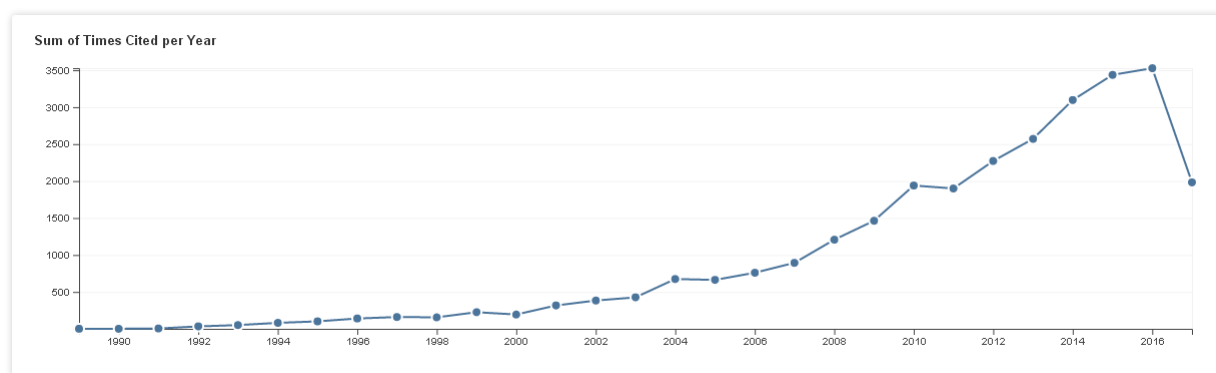

## Research publication status

Citation Report (On 28<sup>th</sup> July, 2017)

Time span = All years. Database =SCI-EXPANDED, CPCI-S, CPCI-SSH, CCR-EXPANDED, IC.

No. of Publications : 2715  
 Sum of the Times Cited : 28675  
 Sum of Times Cited without self-citations : 22202  
 Citing Articles : 18287  
 Citing Articles without self-citations : 16445  
 Average Citations per Item : 10.56  
 h-index : 61

Total no. of Papers published	Total no. of Citation received	Citations per paper	Citation per year*	h-index
2715	28675	28675 / 2715 = 10.56	28675 / 30 = 955.83	61

\* Year of establishment of the Centre is 1986. Citations received from 1987 to 2017 = 30 years