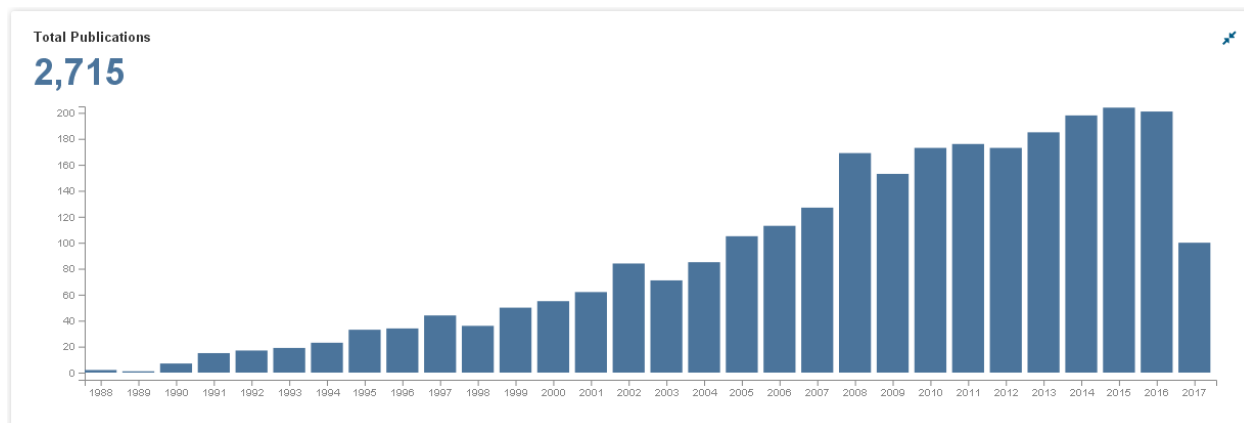

## Research publication status

Citation Report (On 28<sup>th</sup> July, 2017)

Time span = All years. Database =SCI-EXPANDED, CPCI-S, CPCI-SSH, CCR-EXPANDED, IC.

No. of Publications : 2715  
 Sum of the Times Cited : 28675  
 Sum of Times Cited without self-citations : 22202  
 Citing Articles : 18287  
 Citing Articles without self-citations : 16445  
 Average Citations per Item : 10.56  
 h-index : 61

Total no. of Papers published	Total no. of Citation received	Citations per paper	Citation per year*	h-index
2715	28675	28675 / 2715 = 10.56	28675 / 30 = 955.83	61

\* Year of establishment of the Centre is 1986. Citations received from 1987 to 2017 = 30 years