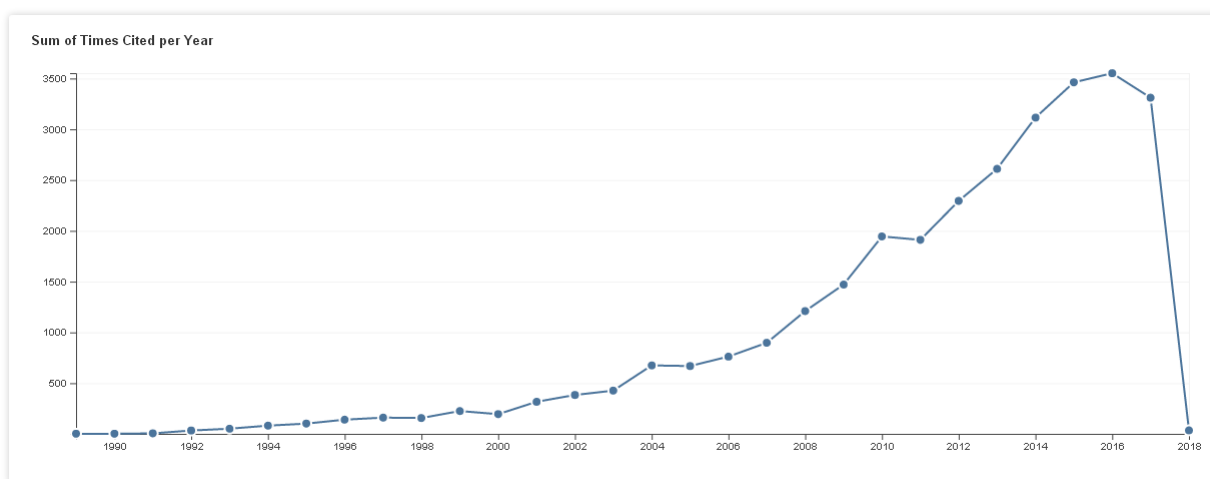

Research publication status

Citation Report (On 28th November, 2017)

Time span = All years. Database =SCI-EXPANDED, CPCI-S, CPCI-SSH, CCR-EXPANDED, IC.

No. of Publications : 2802
 Sum of the Times Cited : 30211
 Sum of Times Cited without self-citations : 23460
 Citing Articles : 19331
 Citing Articles without self-citations : 17424
 Average Citations per Item : 10.78
 h-index : 62

Total no. of Papers published	Total no. of Citation received	Citations per paper	Citation per year*	h-index
2802	30211	30211 / 2802 = 10.78	30211 / 30 = 1007.03	62

* Year of establishment of the Centre is 1986. Citations received from 1988 to 2017 = 30 years