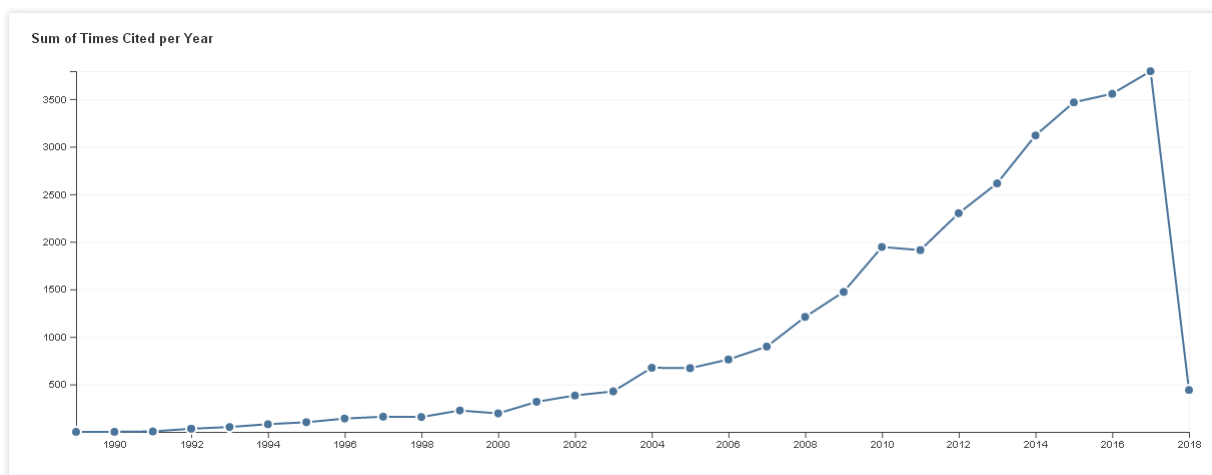

## Research publication status

Citation Report (On 19<sup>th</sup> February, 2018)

Time span = All years. Database =SCI-EXPANDED, CPCI-S, CPCI-SSH, CCR-EXPANDED, IC.

No. of Publications : 2835  
 Sum of the Times Cited : 31123  
 Sum of Times Cited without self-citations : 24190  
 Citing Articles : 19913  
 Citing Articles without self-citations : 17978  
 Average Citations per Item : 10.98  
 h-index : 63

Total no. of Papers published	Total no. of Citation received	Citations per paper	Citation per year*	h-index
2835	31123	31123 / 2835= 10.98	31123 / 31 =1003.96	63

\* Year of establishment of the Centre is 1986. Citations received from 1988 to 2018 = 31 years