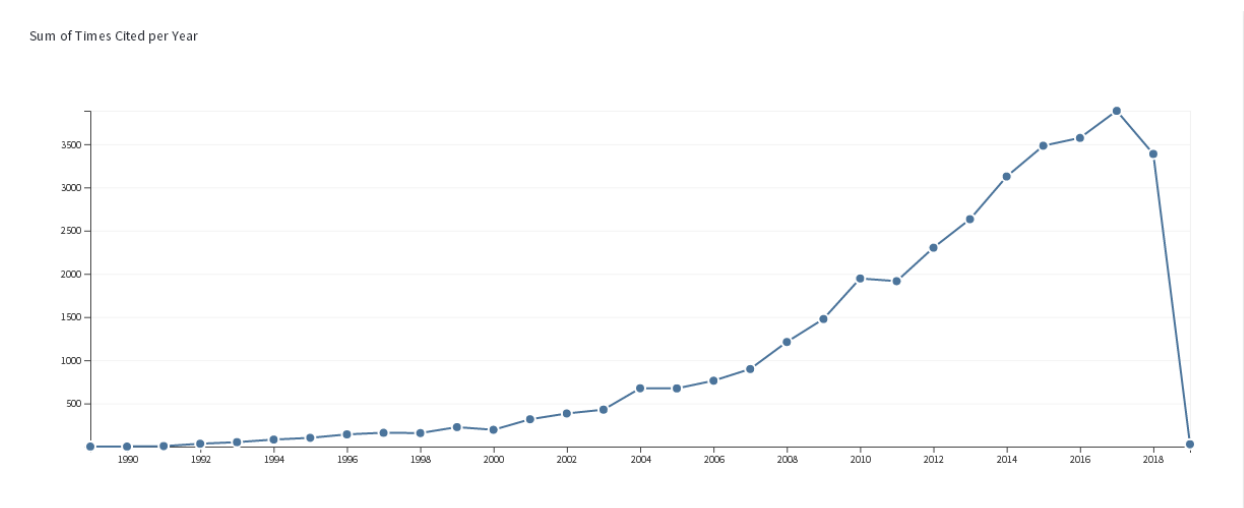

Research publication status

Citation Report (On 13th November, 2018)

Time span = All years. Database =SCI-EXPANDED, CPCI-S, CPCI-SSH, CCR-EXPANDED, IC.

No. of Publications : 2995
 Sum of the Times Cited : 34264
 Sum of Times Cited without self-citations : 26872
 Citing Articles : 22053
 Citing Articles without self-citations : 20009
 Average Citations per Item : 11.44
 h-index : 67

Total no. of Papers published	Total no. of Citation received	Citations per paper	Citation per year*	h-index
2995	34264	34264 / 2995= 11.44	34264 / 31 =1105.29	67

* Year of establishment of the Centre is 1986. Citations received from 1988 to 2018 = 31 years