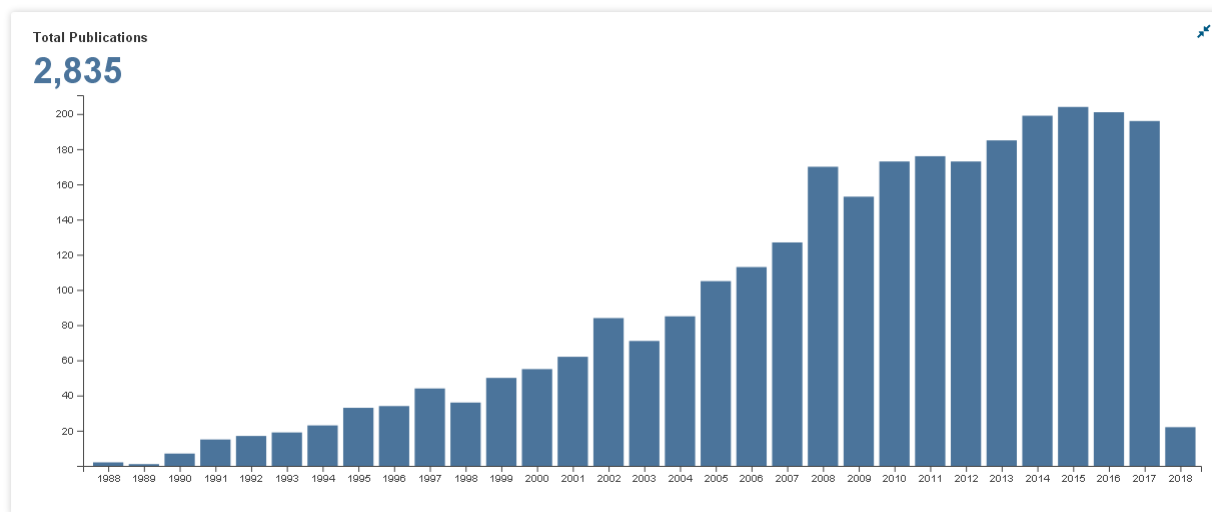

## Research publication status

Citation Report (On 19<sup>th</sup> February, 2018)

Time span = All years. Database =SCI-EXPANDED, CPCI-S, CPCI-SSH, CCR-EXPANDED, IC.

No. of Publications : 2835  
 Sum of the Times Cited : 31123  
 Sum of Times Cited without self-citations : 24190  
 Citing Articles : 19913  
 Citing Articles without self-citations : 17978  
 Average Citations per Item : 10.98  
 h-index : 63

Total no. of Papers published	Total no. of Citation received	Citations per paper	Citation per year*	h-index
2835	31123	31123 / 2835= 10.98	31123 / 31 =1003.96	63

\* Year of establishment of the Centre is 1986. Citations received from 1988 to 2018 = 31 years