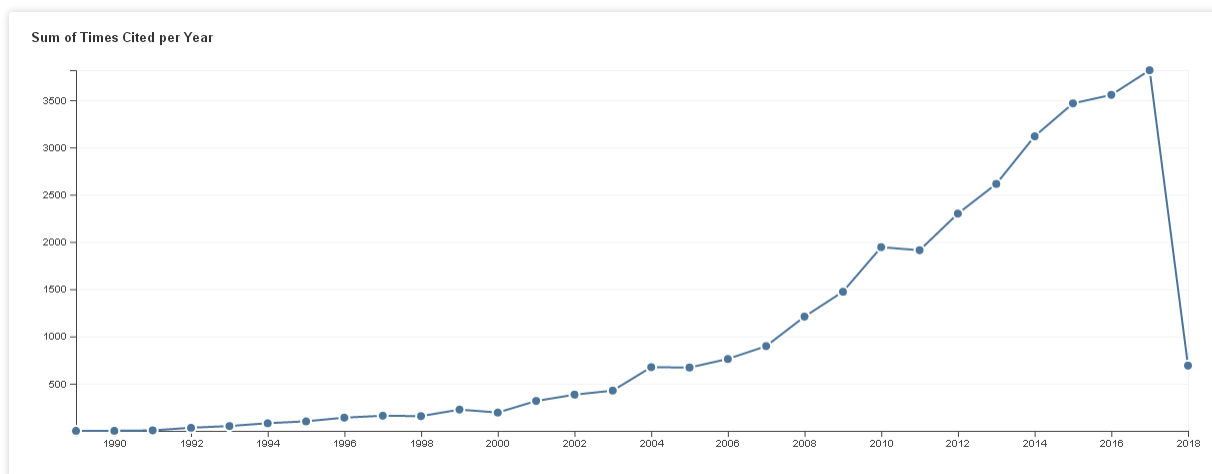

Research publication status

Citation Report (On 12th March, 2018)

Time span = All years. Database =SCI-EXPANDED, CPCI-S, CPCI-SSH, CCR-EXPANDED, IC.

No. of Publications : 2848
 Sum of the Times Cited : 31396
 Sum of Times Cited without self-citations : 24429
 Citing Articles : 20089
 Citing Articles without self-citations : 18145
 Average Citations per Item : 11.02
 h-index : 63

Total no. of Papers published	Total no. of Citation received	Citations per paper	Citation per year*	h-index
2848	31396	31396 / 2848= 11.02	31396 / 31 =1012.77	63

* Year of establishment of the Centre is 1986. Citations received from 1988 to 2018 = 31 years