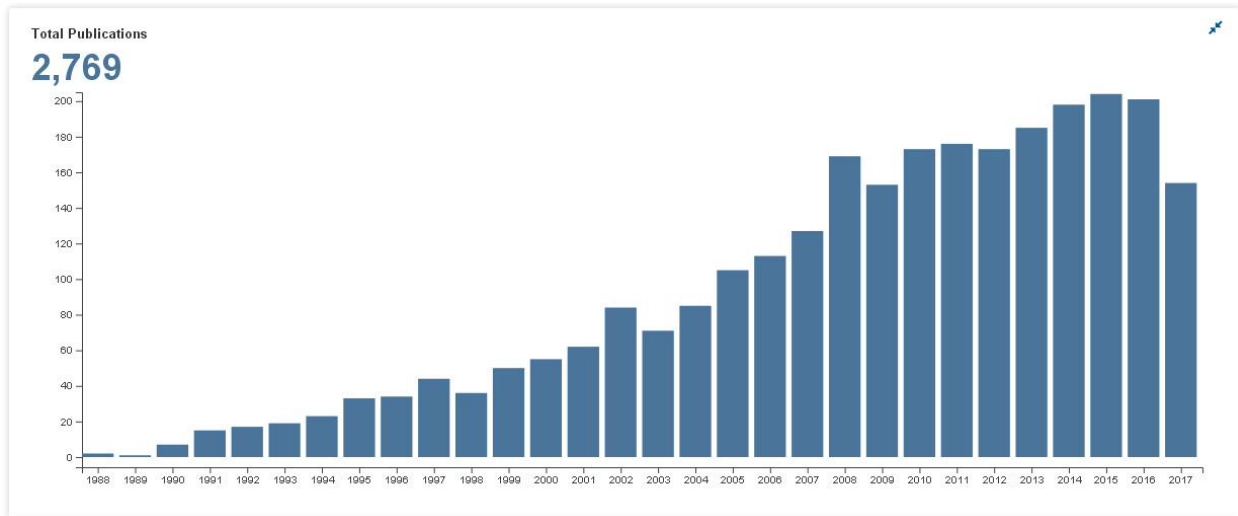

Research publication status

Citation Report (On 24th October, 2017)

Time span = All years. Database =SCI-EXPANDED, CPCI-S, CPCI-SSH, CCR-EXPANDED, IC.

No. of Publications : 2769
 Sum of the Times Cited : 29737
 Sum of Times Cited without self-citations : 23090
 Citing Articles : 19001
 Citing Articles without self-citations : 17119
 Average Citations per Item : 10.74
 h-index : 62

Total no. of Papers published	Total no. of Citation received	Citations per paper	Citation per year*	h-index
2769	29737	29737 / 2769 = 10.74	29737 / 30 = 991.23	62

* Year of establishment of the Centre is 1986. Citations received from 1988 to 2017 = 30 years