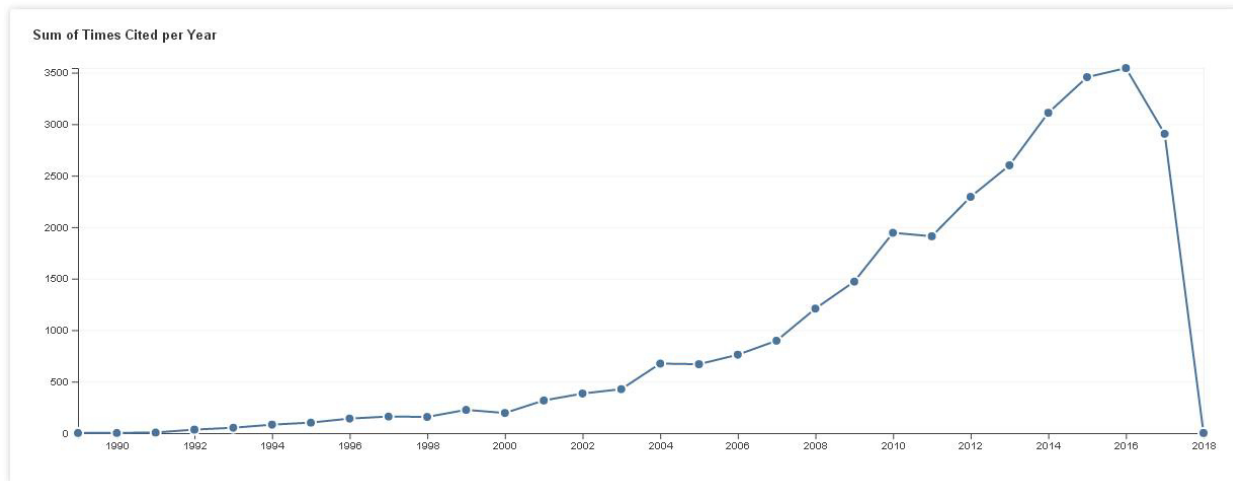

Research publication status

Citation Report (On 24th October, 2017)

Time span = All years. Database =SCI-EXPANDED, CPCI-S, CPCI-SSH, CCR-EXPANDED, IC.

No. of Publications : 2769
 Sum of the Times Cited : 29737
 Sum of Times Cited without self-citations : 23090
 Citing Articles : 19001
 Citing Articles without self-citations : 17119
 Average Citations per Item : 10.74
 h-index : 62

Total no. of Papers published	Total no. of Citation received	Citations per paper	Citation per year*	h-index
2769	29737	29737 / 2769 = 10.74	29737 / 30 = 991.23	62

* Year of establishment of the Centre is 1986. Citations received from 1988 to 2017 = 30 years