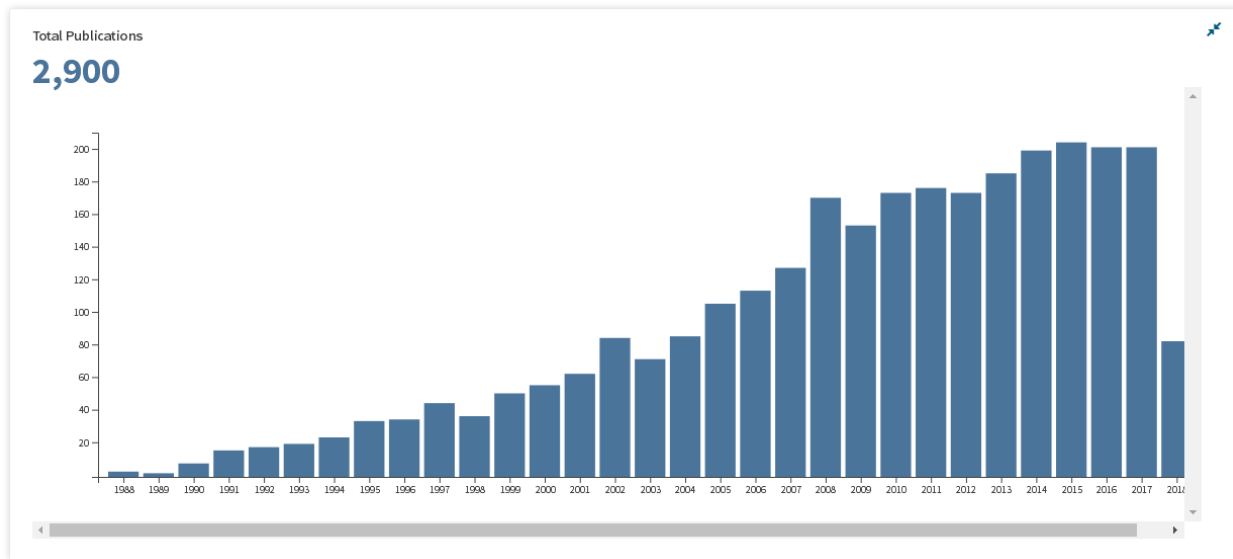

# Research publication status

Citation Report (On 6<sup>th</sup> June, 2018)

Time span = All years. Database =SCI-EXPANDED, CPCI-S, CPCI-SSH, CCR-EXPANDED, IC.

No. of Publications : 2900  
 Sum of the Times Cited : 32466  
 Sum of Times Cited without self-citations : 25378  
 Citing Articles : 20820  
 Citing Articles without self-citations : 18842  
 Average Citations per Item : 11.2  
 h-index : 65

Total no. of Papers published	Total no. of Citation received	Citations per paper	Citation per year*	h-index
2900	32466	32466 / 2900= 11.2	32466 / 31 =1047.29	65

\* Year of establishment of the Centre is 1986. Citations received from 1988 to 2018 = 31 years