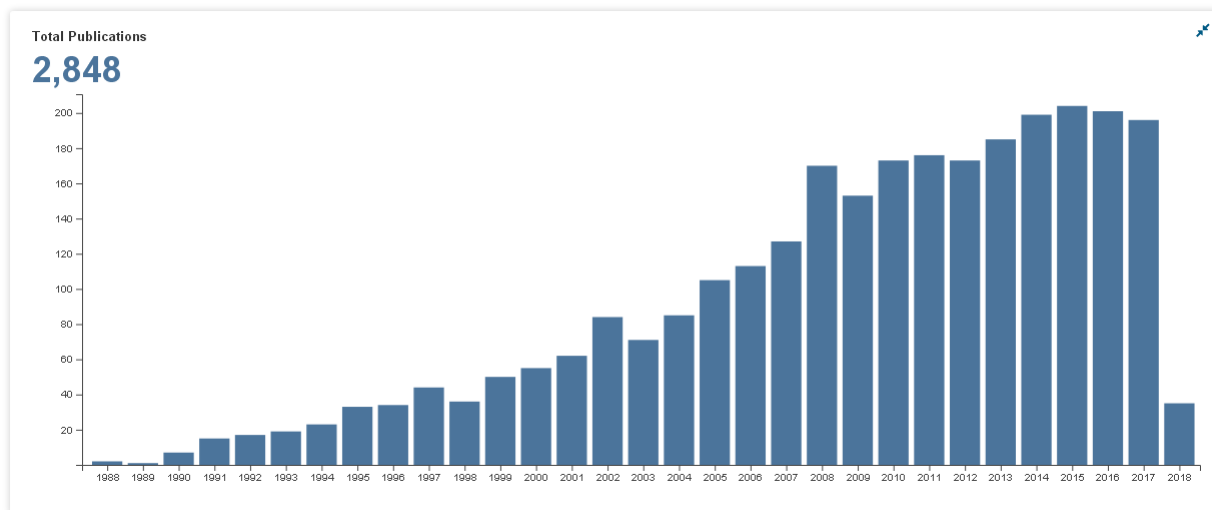

Research publication status

Citation Report (On 12th March, 2018)

Time span = All years. Database =SCI-EXPANDED, CPCI-S, CPCI-SSH, CCR-EXPANDED, IC.

No. of Publications : 2848
 Sum of the Times Cited : 31396
 Sum of Times Cited without self-citations : 24429
 Citing Articles : 20089
 Citing Articles without self-citations : 18145
 Average Citations per Item : 11.02
 h-index : 63

Total no. of Papers published	Total no. of Citation received	Citations per paper	Citation per year*	h-index
2848	31396	31396 / 2848= 11.02	31396 / 31 =1012.77	63

* Year of establishment of the Centre is 1986. Citations received from 1988 to 2018 = 31 years