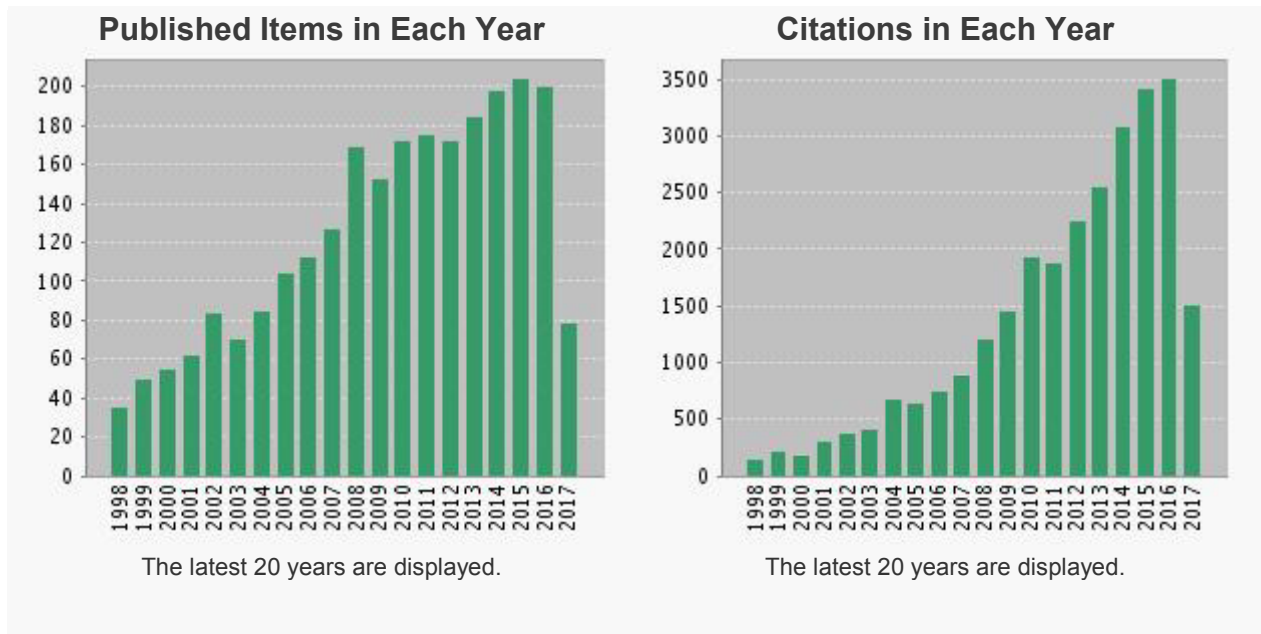

## Research publication status

Citation Report (On 20<sup>th</sup> June, 2017)

Time span = All years. Database =SCI-EXPANDED, CPCI-S, CPCI-SSH, CCR-EXPANDED, IC.

Results found ( No. of Publication) : 2693  
 Sum of the Times Cited : 28033  
 Sum of Times Cited without self-citations : 21662  
 Citing Articles : 17887  
 Citing Articles without self-citations : 16072  
 Average Citations per Item : 10.41  
 h-index : 60

Total no. of Papers published	Total no. of Citation received	Citations per paper	Citation per year*	h-index
2693	28033	28033 / 2693 = 10.41	28033 / 30 = 934.43	60

\* Year of establishment of the Centre is 1986. Citations received from 1987 to 2017 = 30 years