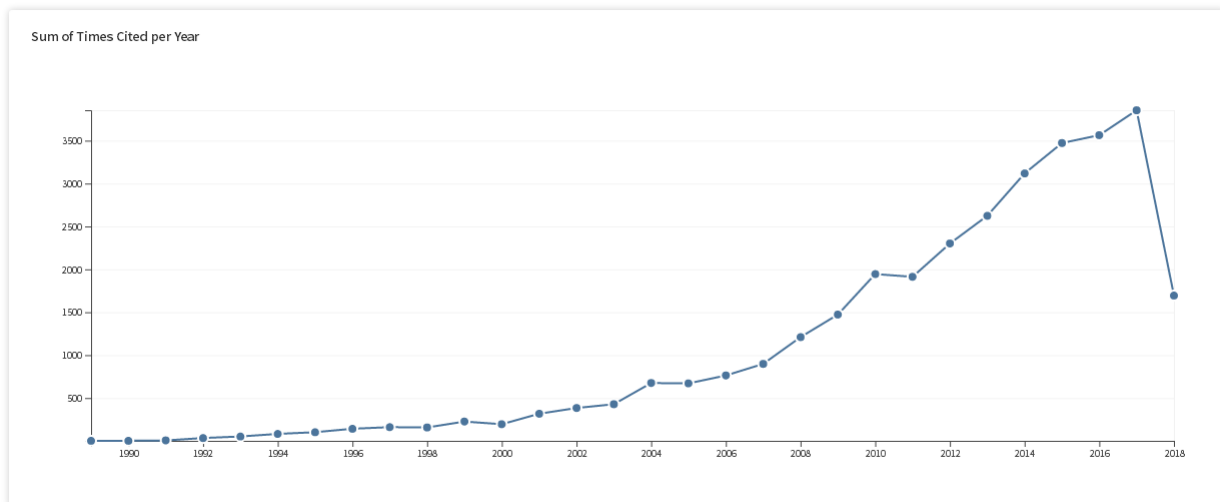

# Research publication status

Citation Report (On 6<sup>th</sup> June, 2018)

Time span = All years. Database =SCI-EXPANDED, CPCI-S, CPCI-SSH, CCR-EXPANDED, IC.

No. of Publications : 2900  
 Sum of the Times Cited : 32466  
 Sum of Times Cited without self-citations : 25378  
 Citing Articles : 20820  
 Citing Articles without self-citations : 18842  
 Average Citations per Item : 11.2  
 h-index : 65

Total no. of Papers published	Total no. of Citation received	Citations per paper	Citation per year*	h-index
2900	32466	32466 / 2900= 11.2	32466 / 31 =1047.29	65

\* Year of establishment of the Centre is 1986. Citations received from 1988 to 2018 = 31 years