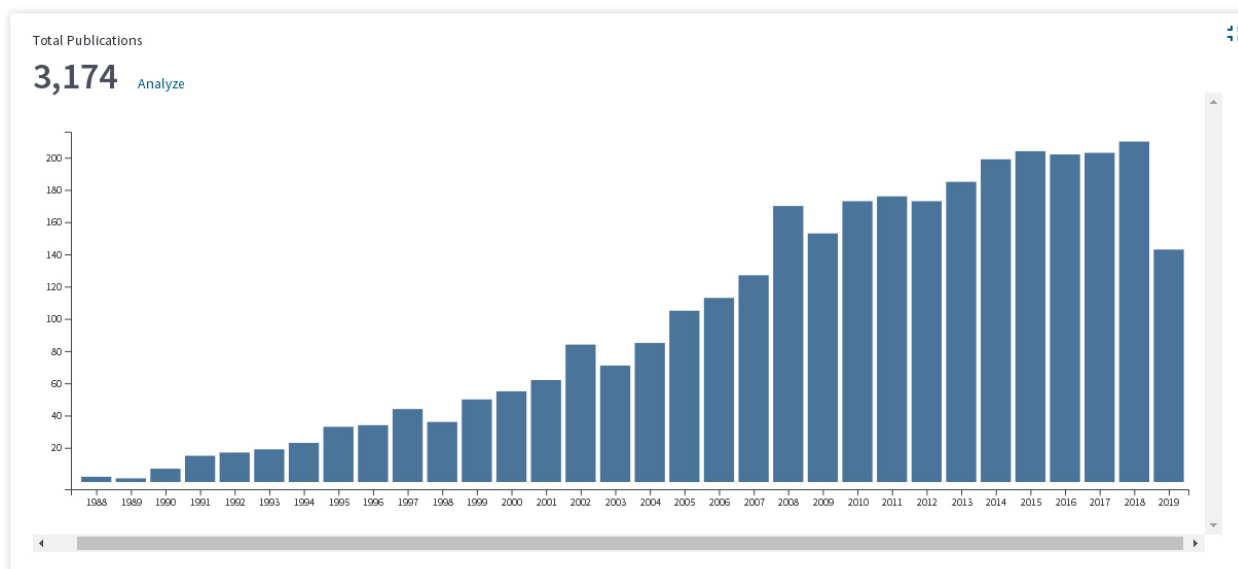

Research publication status

Citation Report (On 20th August, 2019)

Time span = All years. Database =SCI-EXPANDED, CPCI-S, CPCI-SSH, CCR-EXPANDED, IC.

No. of Publications : 3174
 Sum of the Times Cited : 38040
 Sum of Times Cited without self-citations : 30028
 Citing Articles : 24610
 Citing Articles without self-citations : 22423
 Average Citations per Item : 11.98
 h-index : 71

Total no. of Papers published	Total no. of Citation received	Citations per paper	Citation per year*	h-index
3174	38040	38040 / 3174= 11.98	38040 / 32 =1188.75	71

* Year of establishment of the Centre is 1986. Citations received from 1988 to 2019 = 32 years