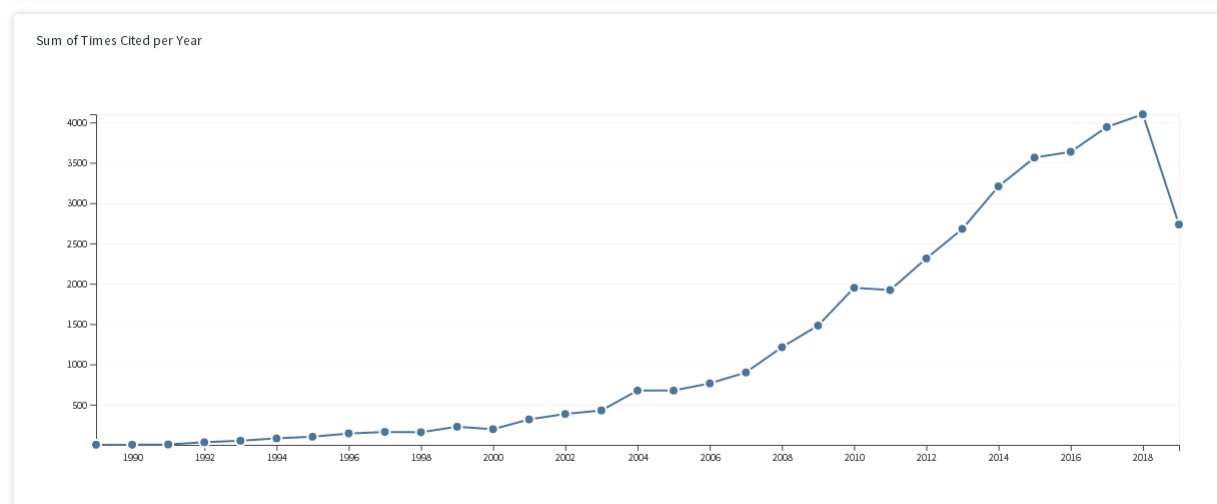

Research publication status

Citation Report (On 20th August, 2019)

Time span = All years. Database =SCI-EXPANDED, CPCI-S, CPCI-SSH, CCR-EXPANDED, IC.

No. of Publications : 3174
 Sum of the Times Cited : 38040
 Sum of Times Cited without self-citations : 30028
 Citing Articles : 24610
 Citing Articles without self-citations : 22423
 Average Citations per Item : 11.98
 h-index : 71

Total no. of Papers published	Total no. of Citation received	Citations per paper	Citation per year*	h-index
3174	38040	38040 / 3174= 11.98	38040 / 32 =1188.75	71

* Year of establishment of the Centre is 1986. Citations received from 1988 to 2019 = 32 years